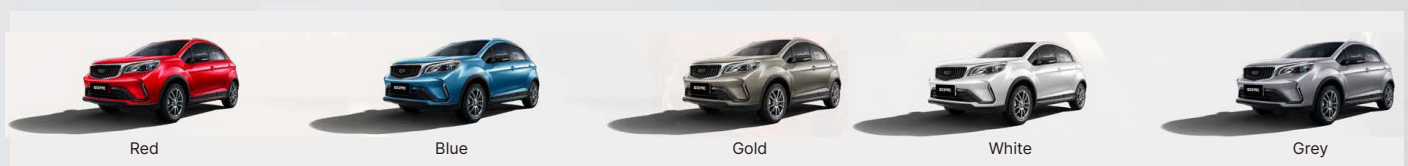

Central armrest-Front row		√
Intelligent driving system		
ABS+EBD / ESC / VDC / EBA / TCS / HHC		√
Cruise control		√
The starter starting protection function		√
Parking Aid	Reversing radar (s)	√
	Reversing visual system	√
Electronic control system		
Immobilizer / Central locking		√
Speed-sensitive automatic door locking system		√
Key		Smart
Start-Stop system		√
PEPS /Keyless entry driver side		√
Internal lighting delay function		√
TPMS		√
Electric A/C		√
Senior fan		√
CN95 A/C filter		√
Electronic alarm system		
Anti-theft Protection		√
Overspeed reminder		√
Driver's & Passenger's seat belt not fastened reminder		√
Front passenger detection device		√
Door open reminder		√
Key forgetting reminder		√
Passive safety		
Seatbelts	Three-point safety belt in the middle of the rear row	√
	Height adjustable for front seatbelts	√
Airbags		Driver and Passenger'
Door unlocking system when collision		√
Oil off system when collision		√
Power off system when collision		√
Child safety		Child seat fixing device (ISO-FIX/LATCH) & Child lock
Anti-theft Protection		four doors
Lamp system		
Headlamps	Halogen / Height adjustable	√
	Auto switch (on/off)	√
	Daytime running lamps	√
Taillight	LED	√
Fog lamp	Rear fog lamp	√
Interior lighting	Front passenger reading light	√
	Luggage compartment lamp	√
Entertainment system		
Audio entertainment system	8-inch display, MIC input, FM/AM Function, Front USB, Rear USB, Bluetooth, MP3, Multimedia play, Mobile interconnection / Mobile Mapping, Wi-fi connection, 6 speakers (2 speakers for GCMT)